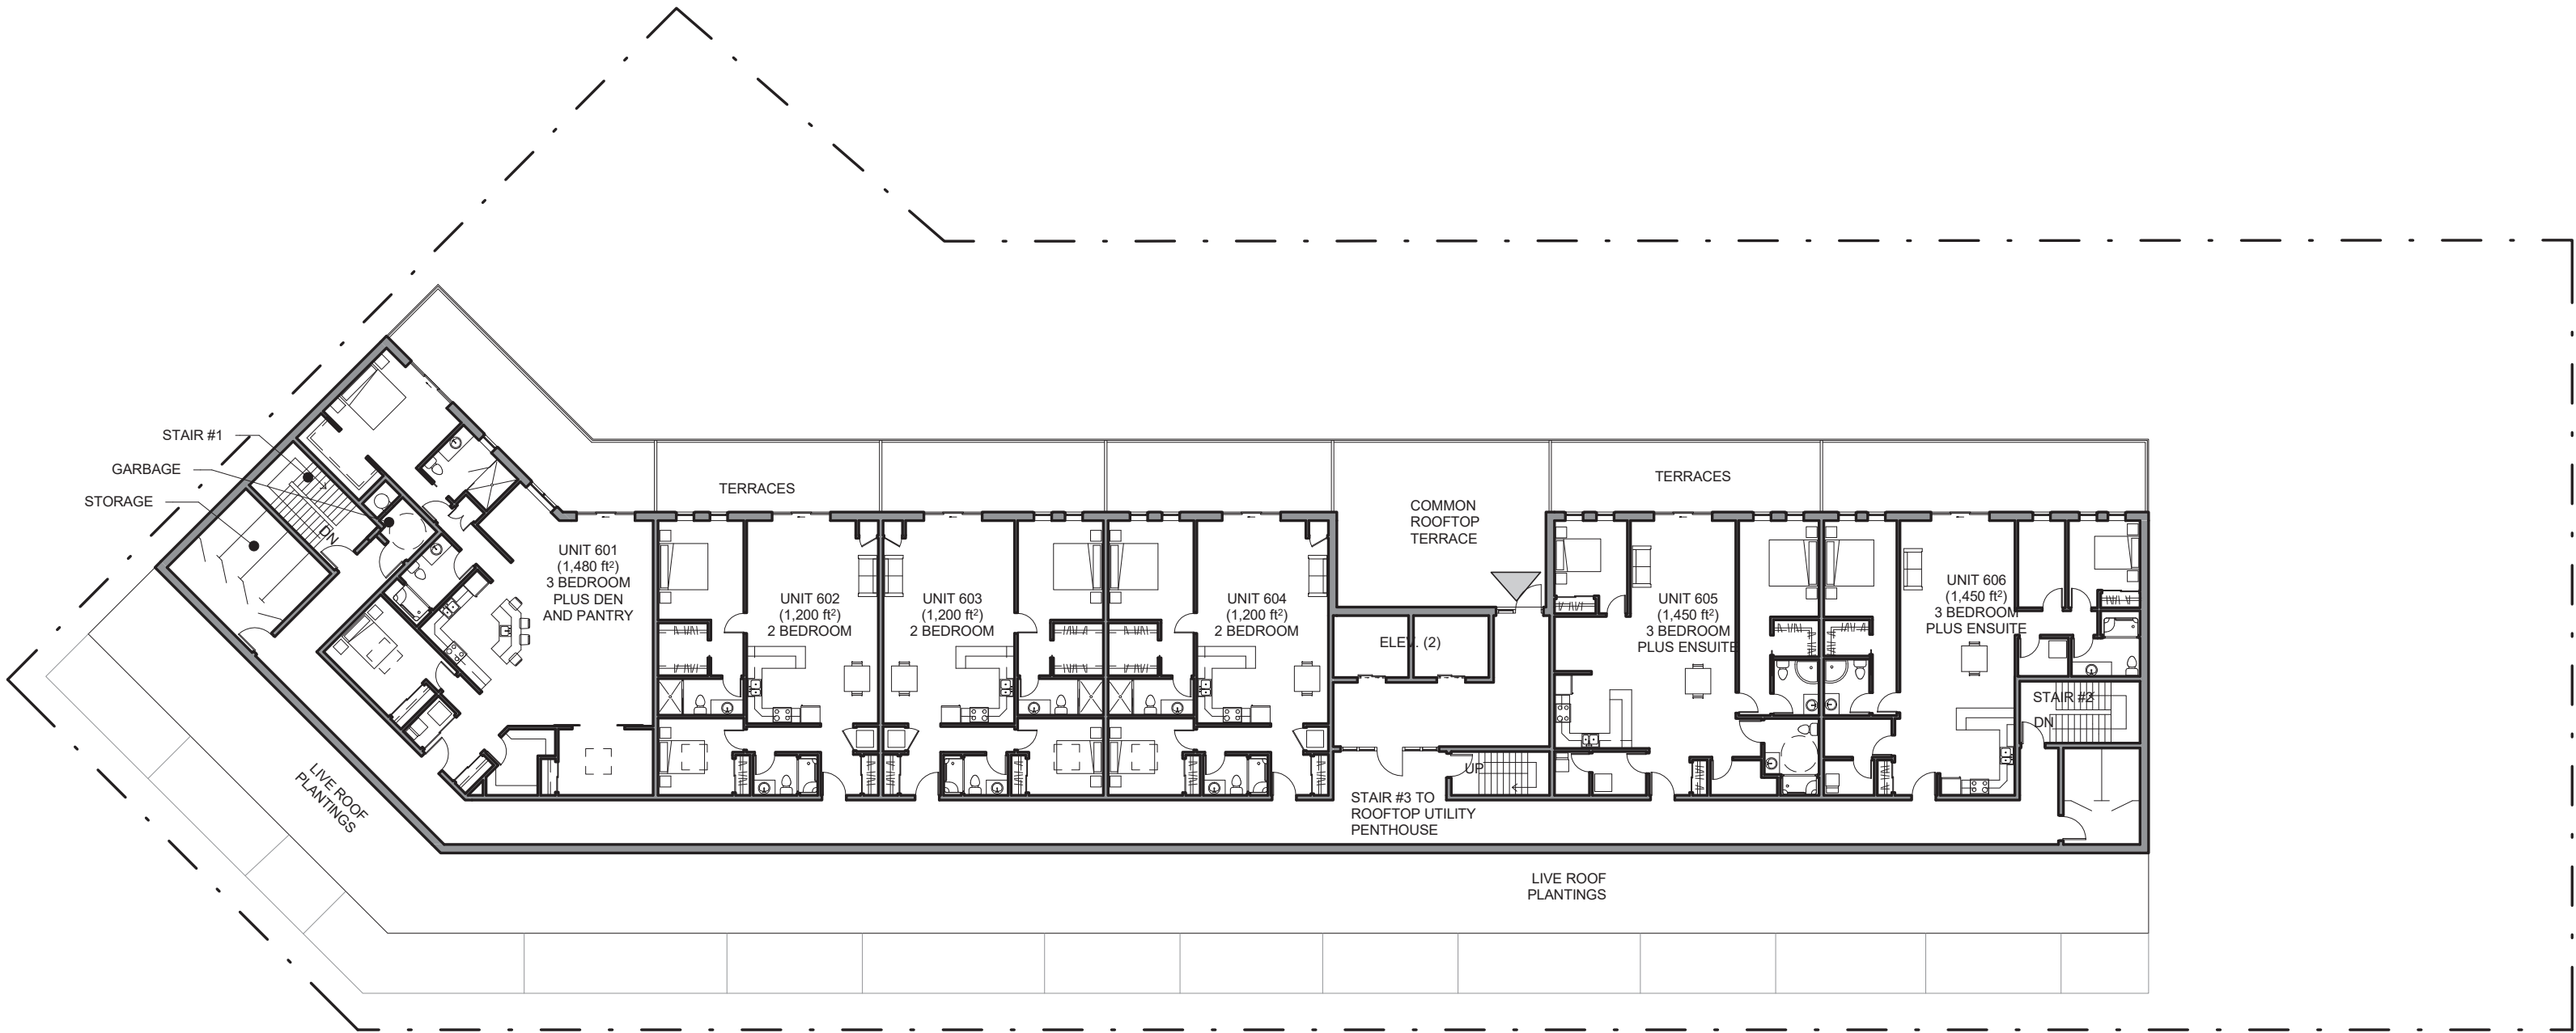

Talin Properties Condominium Development

St. Andrew Street
Goderich, Ontario

1871.00

1 Sixth Floor
SCALE 3/64" = 1'-0"

Allan Avis architects inc.

November 03, 2020

SP7