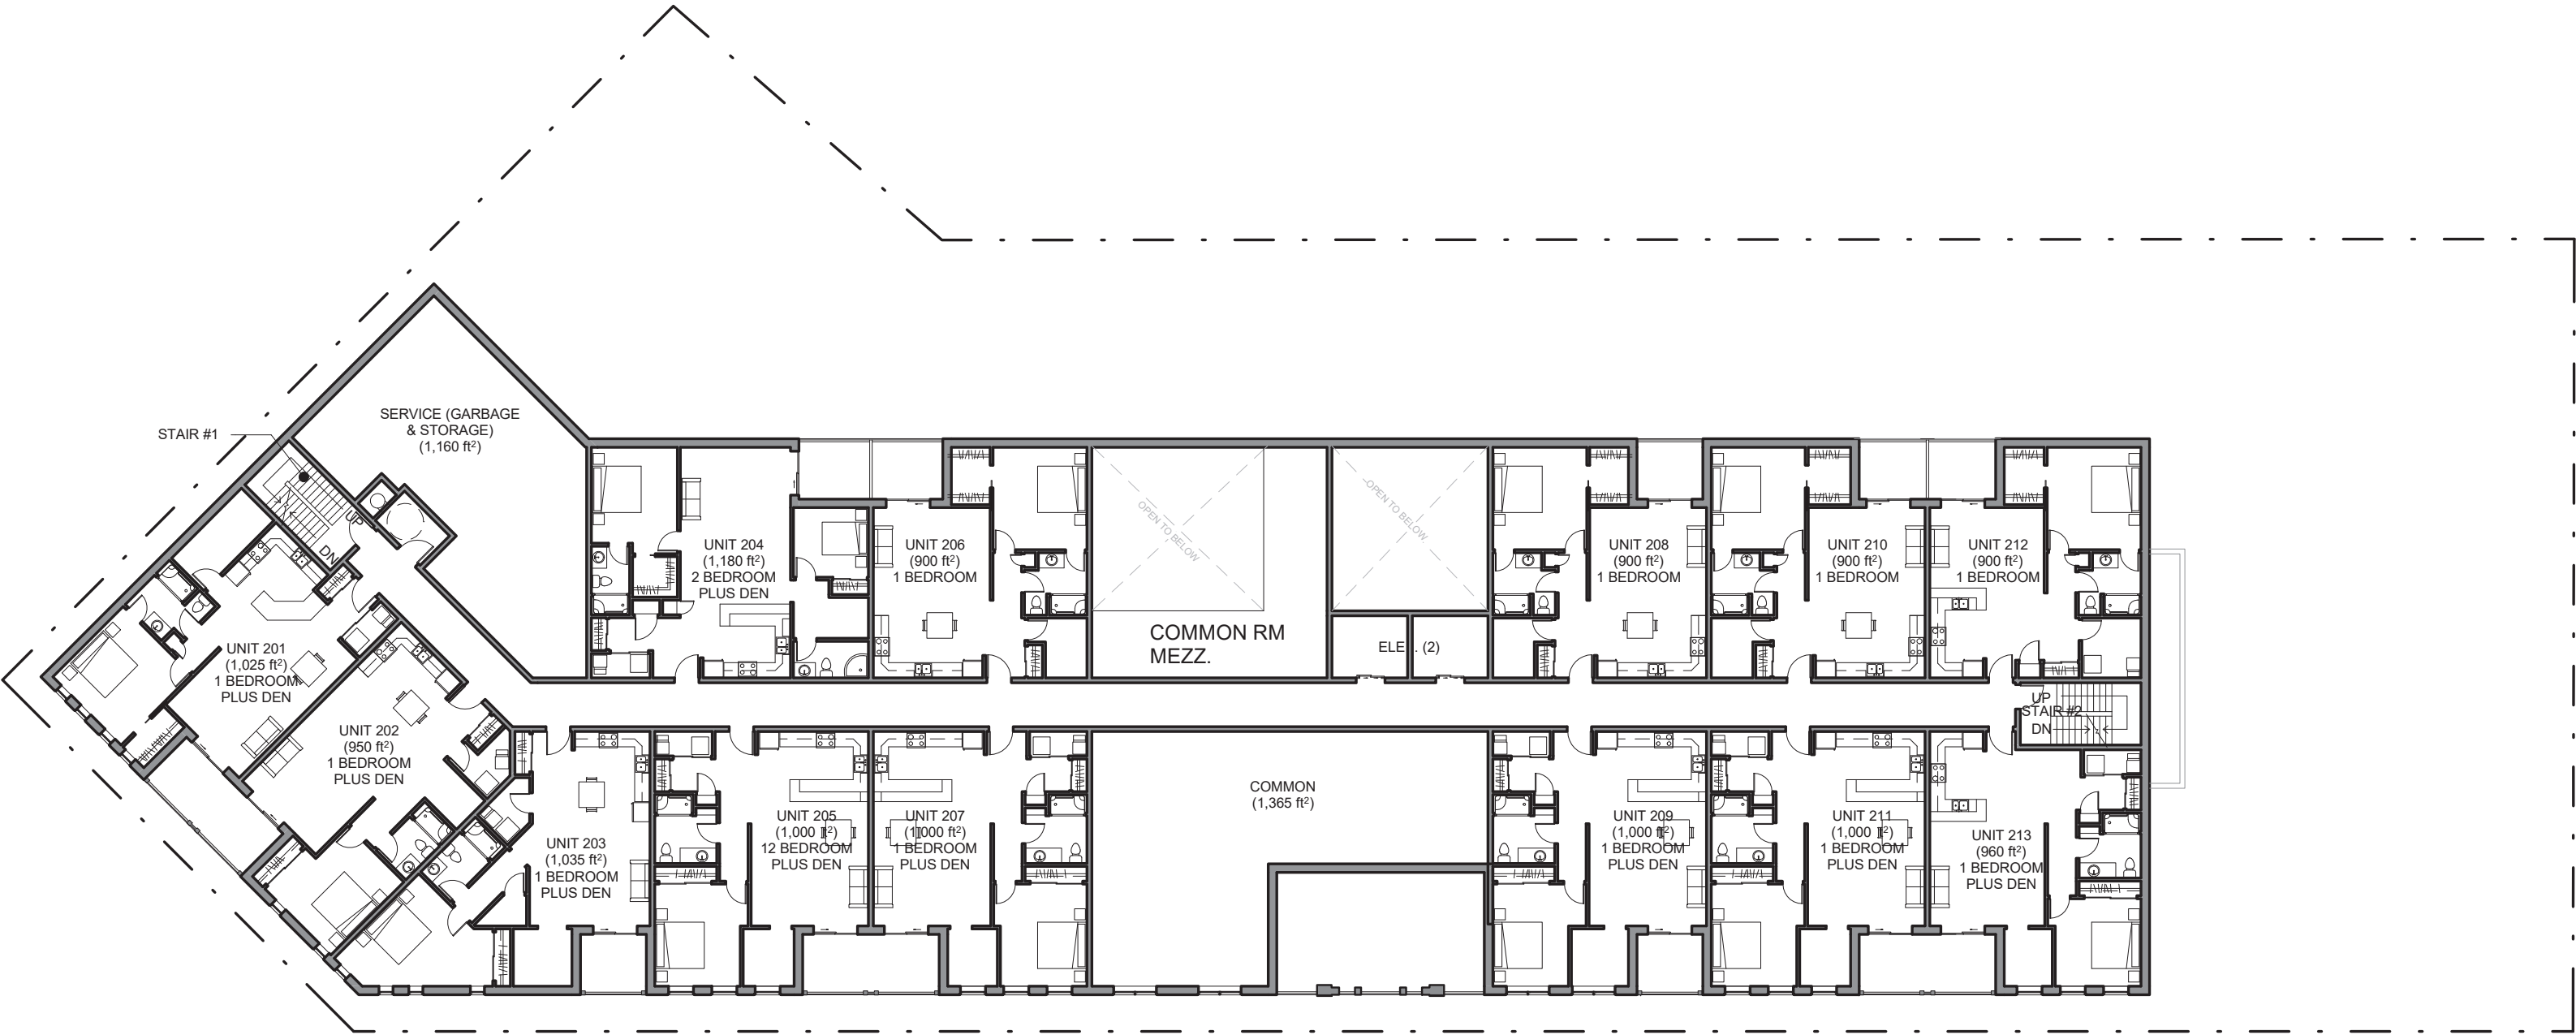

Talin Properties Condominium Development

St. Andrew Street
Goderich, Ontario

1871.00

1 **Second Floor**
SCALE 3/64" = 1'-0"

Allan Avis architects inc.

November 03, 2020

SP3